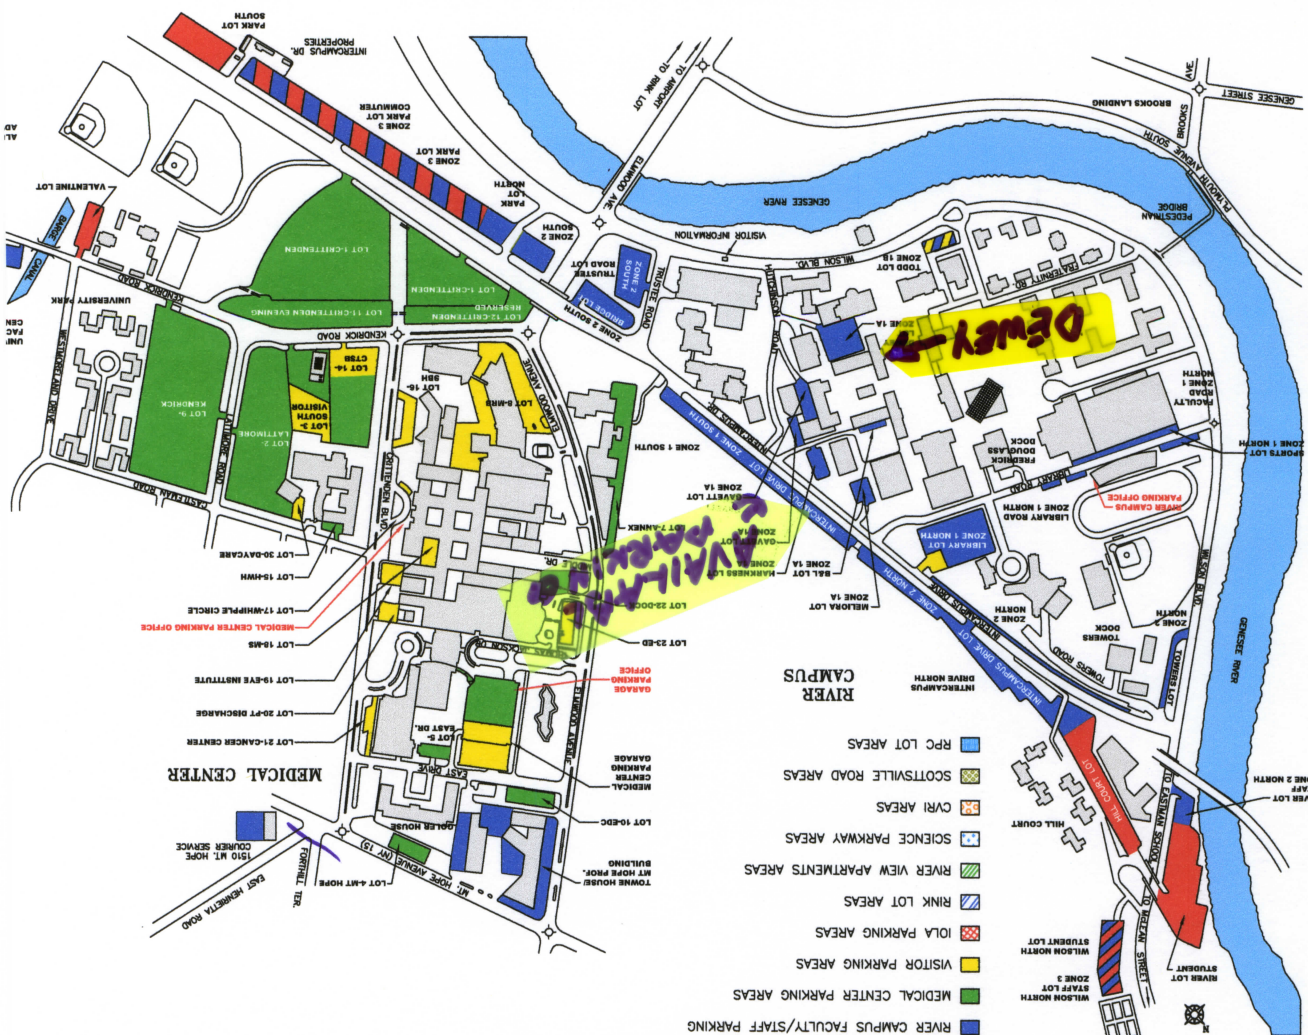

UNIVERSITY OF ROCHESTER
PARKING AREAS

- RIVER CAMPUS STUDENT PARKING AREAS
- RIVER CAMPUS FACULTY/STAFF PARKING
- MEDICAL CENTER PARKING AREAS
- VISITOR PARKING AREAS
- IOLA PARKING AREAS
- RINK LOT AREAS
- RIVER VIEW APARTMENTS AREAS
- SCIENCE PARKWAY AREAS
- CVRI AREAS
- SCOTTSDALE ROAD AREAS
- RPC LOT AREAS

RIVER CAMPUS

MEDICAL CENTER